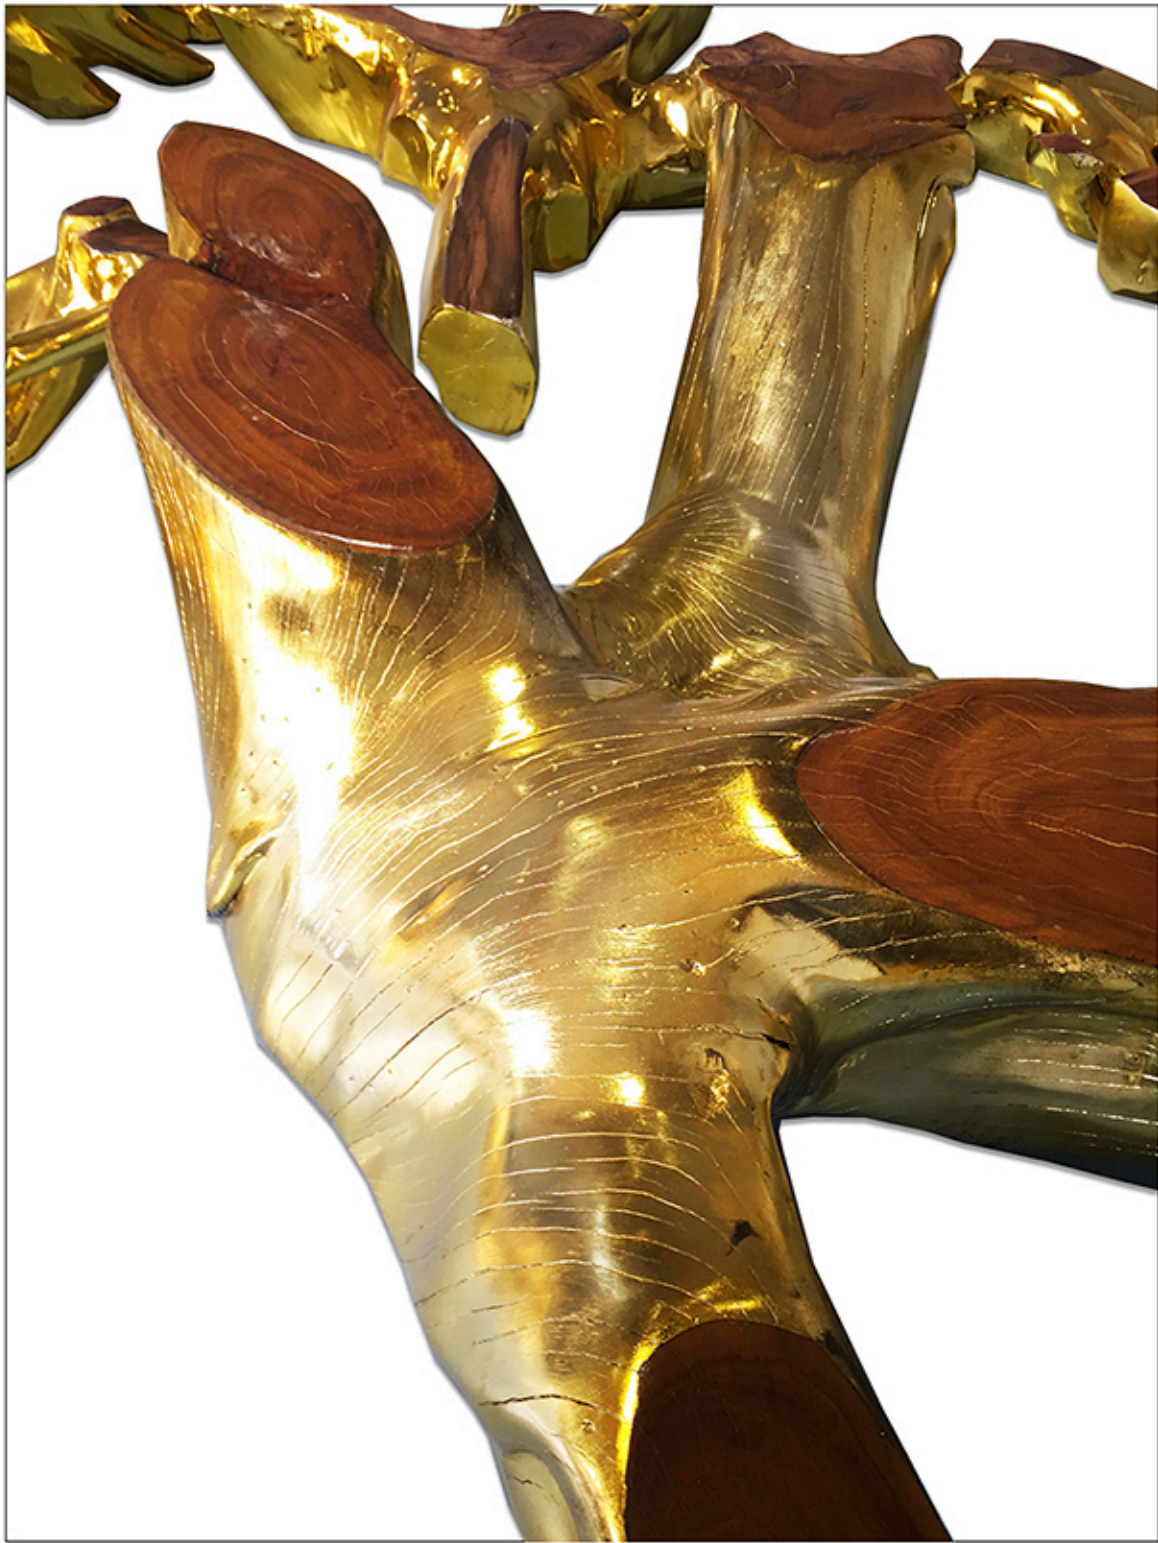

Gold Chromed Exotic Woods I

Gold Chromed Exotic Woods 2

# Sokol-Hohne Studios

---

Silver Chromed Exotic Woods I

Silver Chromed Exotic Woods 2

Large driftwood section in Silver leaf

Silver driftwood table piece

Driftwood Sculpture in Gold

Driftwood Sculpture in Silver

Silver Wall Sculpture - 5 pieces