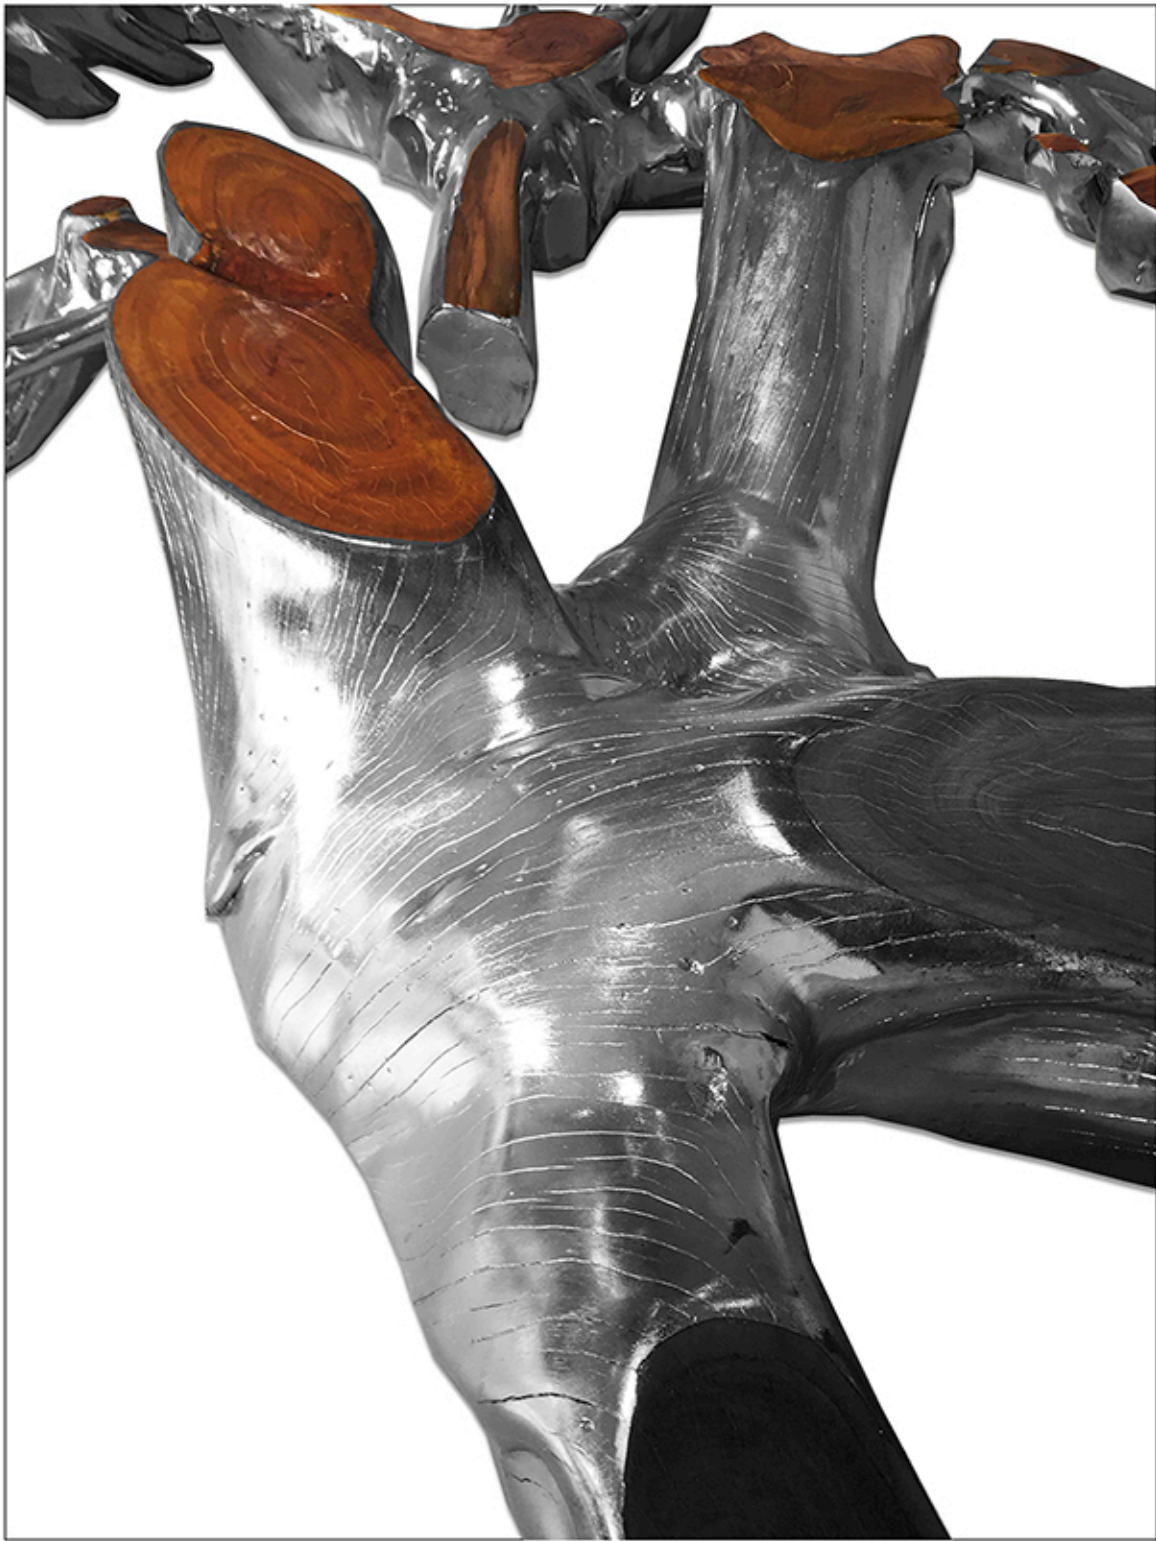

Gold Chromed Exotic Woods I

Gold Chromed Exotic Woods 2

# Sokol-Hohne Studios

---

Silver Chromed Exotic Woods I

Silver Chromed Exotic Woods 2

Large driftwood section in Silver leaf

Silver driftwood table piece

Driftwood Sculpture in Gold

Driftwood Sculpture in Silver

Silver Wall Sculpture - 5 pieces